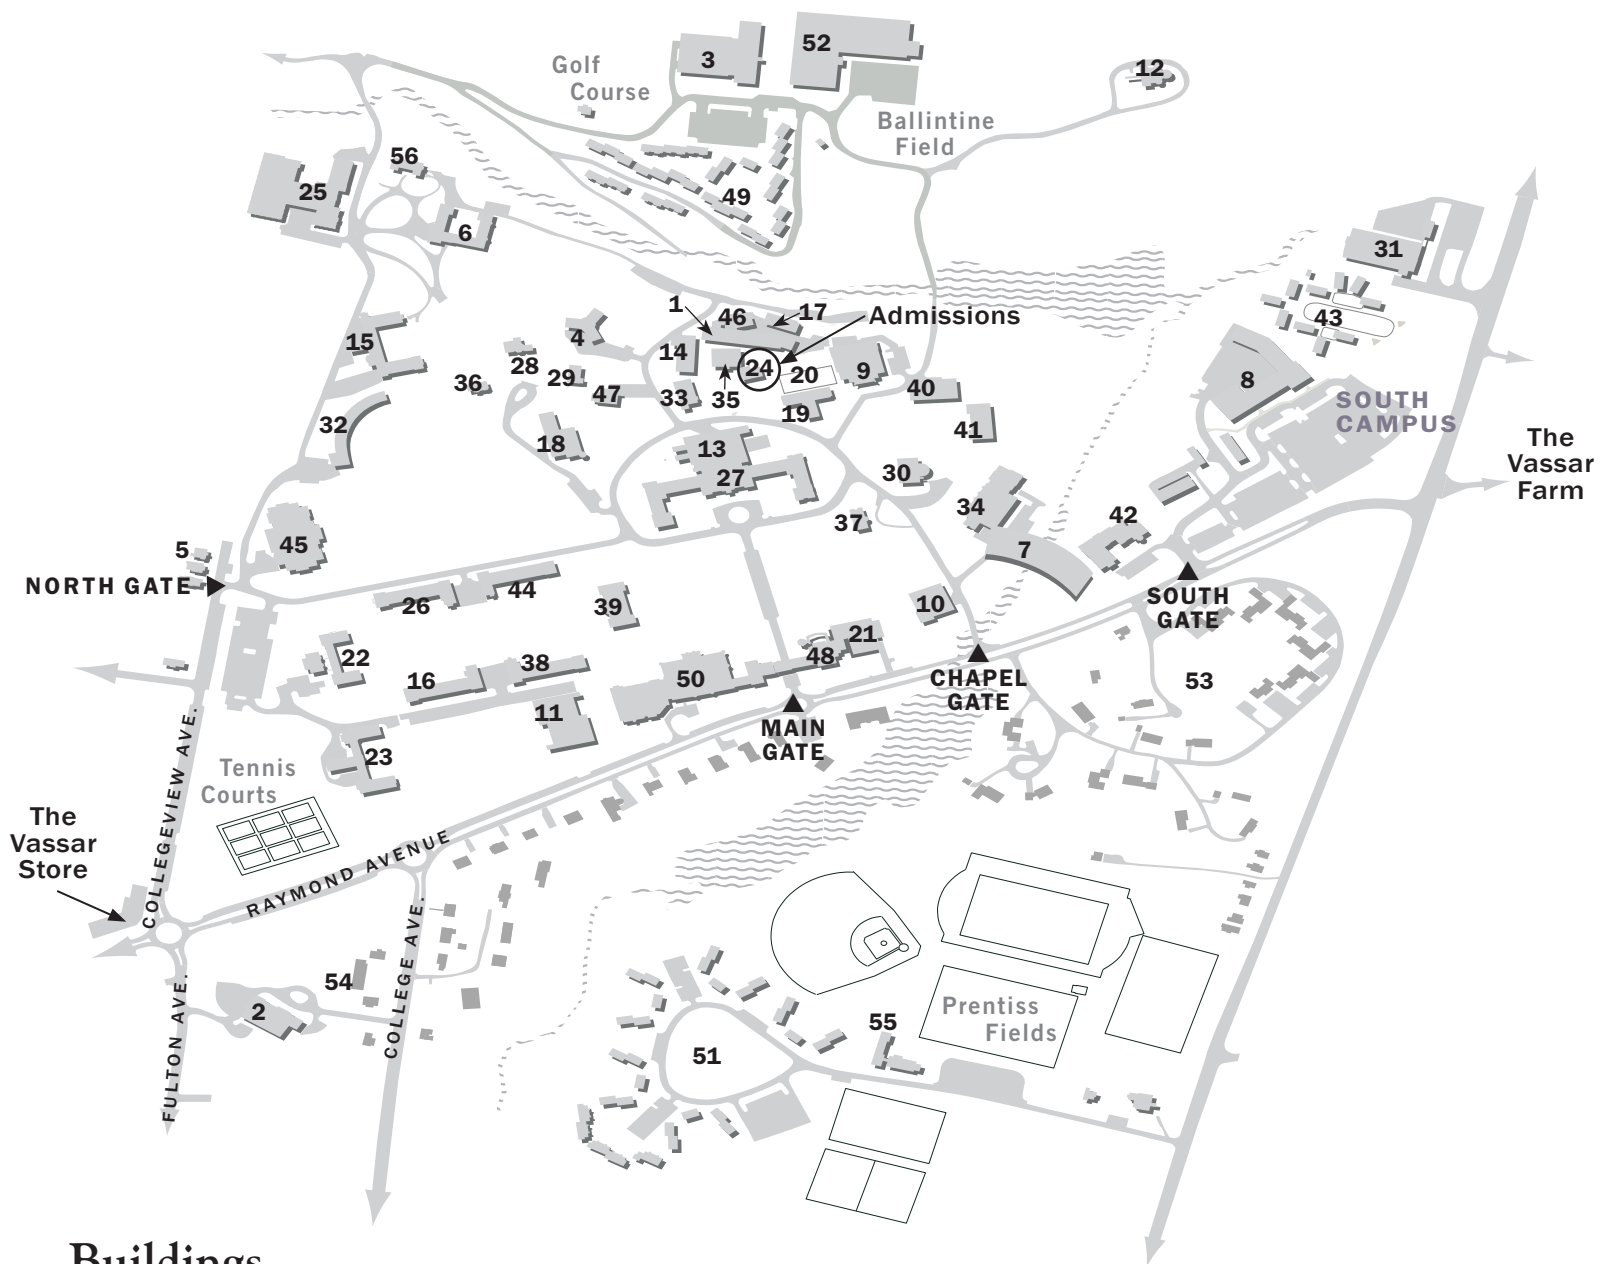

Vassar College

Buildings

- | | | | |
|--|--------------------------------------|-------------------------------|-----------------------------------|
| 1 ALANA Intercultural Center | 14 Computer Center | 28 Maria Mitchell Observatory | 44 Strong House |
| 2 Alumnae House | 15 Cushing House | 29 Metcalf House | 45 Students' Building (ACDC) |
| 3 Athletic and Fitness Center | 16 Davison House | 30 New England | 46 Susan Stein Shiva Theater |
| 4 Baldwin House | 17 Doubleday Studio Art | 31 New Hackensack | 47 Swift Hall |
| 5 Bayit (Jewish Student Center) | 18 Ely Hall/Aula | 32 Noyes House | 48 Taylor Hall |
| 6 Blodgett Hall | 19 Ferry House | 33 Old Laundry Building | 49 Terrace Apartments |
| 7 Bridge for Laboratory Sciences | 20 Frances Daly Fergusson Quadrangle | 34 Olmsted Hall | 50 (Main) Thompson Library |
| 8 Buildings and Grounds Services Center | 21 Frances Lehman Loeb Art Center | 35 Powerhouse Theater | 51 Town Houses |
| 9 (Vogelstein) Center for Drama and Film | 22 Jewett House | 36 Pratt House | 52 Walker Field House |
| 10 Chapel | 23 Josselyn House | 37 President's House | 53 Watson Houses |
| 11 Chicago Hall | 24 Kautz Admission House | 38 Raymond House | 54 Williams House |
| 12 Class of 1951 Observatory | 25 Kenyon Hall | 39 Rockefeller Hall | 55 Weinberg Field Sports Pavilion |
| 13 College Center | 26 Lathrop House | 40 Sanders Classroom | 56 Wimpfheimer Nursery School |
| | 27 Main Building | 41 Sanders Physics | |
| | | 42 Skinner Hall of Music | |
| | | 43 South Commons | |